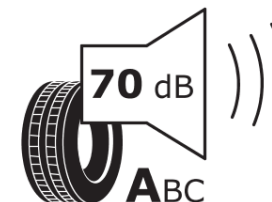

ENERG

BFGOODRICH

204629

295/80R22.5 152/149 K

C3