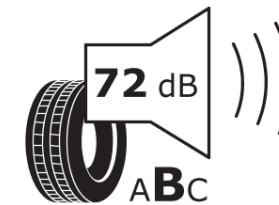

Product Information Sheet

Delegated Regulation (EU) 2020/740

Supplier name or trademark	MICHELIN
Commercial name or trade designation	PILOT SPORT 5 ENERGY
Tyre type identifier	204981
Tyre size designation	235/55R19
Load-capacity index	105
Speed category symbol	Y
Fuel efficiency class	A
Wet grip class	A
External rolling noise class	B
External rolling noise value	72 dB
Severe snow tyre	No
Ice tyre	No
Date of start of production	35/24
Date of end of production	
Load version	XL
Additional information	235/55R19 105Y XL PILOT SPORT 5 ENERGY MI

ENERGY

MICHELIN

204981

235/55R19 105 Y XL

C1

2020/740