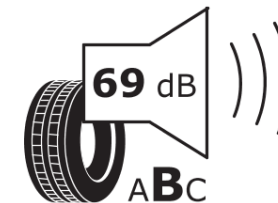

ENERG

IDILIS

205072

185/65R14 86 H

C1