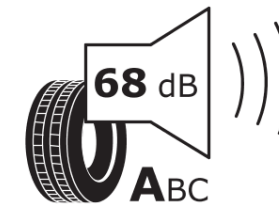

Product Information Sheet

Delegated Regulation (EU) 2020/740

Supplier name or trademark	MICHELIN
Commercial name or trade designation	PRIMACY 4 *
Tyre type identifier	206398
Tyre size designation	205/55R17
Load-capacity index	95
Speed category symbol	W
Fuel efficiency class	A
Wet grip class	B
External rolling noise class	A
External rolling noise value	68 dB
Severe snow tyre	No
Ice tyre	No
Date of start of production	05/17
Date of end of production	
Load version	XL
Additional information	205/55 R17 95W XL TL PRIMACY 4 * MI

ENERG

MICHELIN

206398

205/55R17 95 W

C1

2020/740