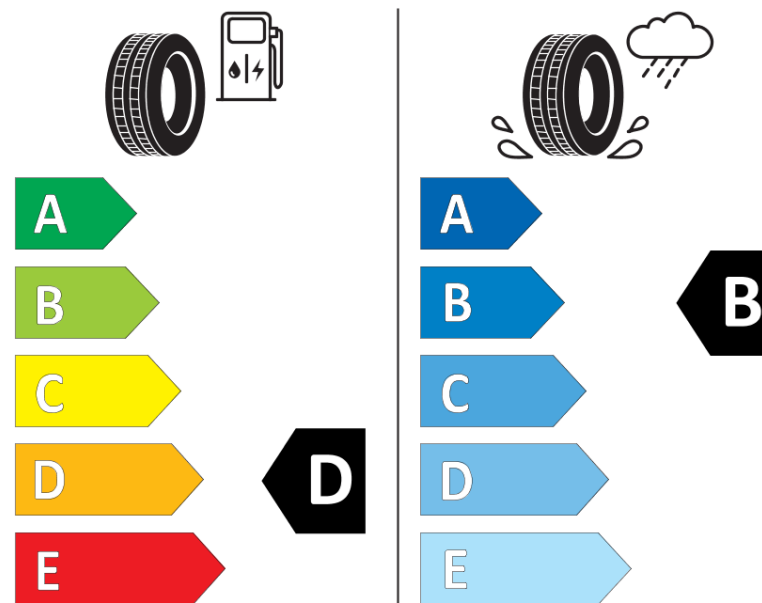

Product Information Sheet

Delegated Regulation (EU) 2020/740

Supplier name or trademark	TAURUS
Commercial name or trade designation	URBAN POWER S VG
Tyre type identifier	206685
Tyre size designation	275/70R22.5
Load-capacity index	150
Load-capacity index (Load index for Dual mounting)	148
Speed category symbol	J
Fuel efficiency class	D
Wet grip class	B
External rolling noise class	A
External rolling noise value	71 dB
Severe snow tyre	Yes
Date of start of production	37/17
Date of end of production	
Additional information	275/70R22.5 URBAN POWER S TL 150/148J VG TA
Load-capacity index (Single Load index for additional service description)	
Load-capacity index (Dual Load index for additional service description)	

Speed category symbol (for Additional Service Description)

TAURUS

206685

275/70R22.5 150/148 J

C3

2020/740