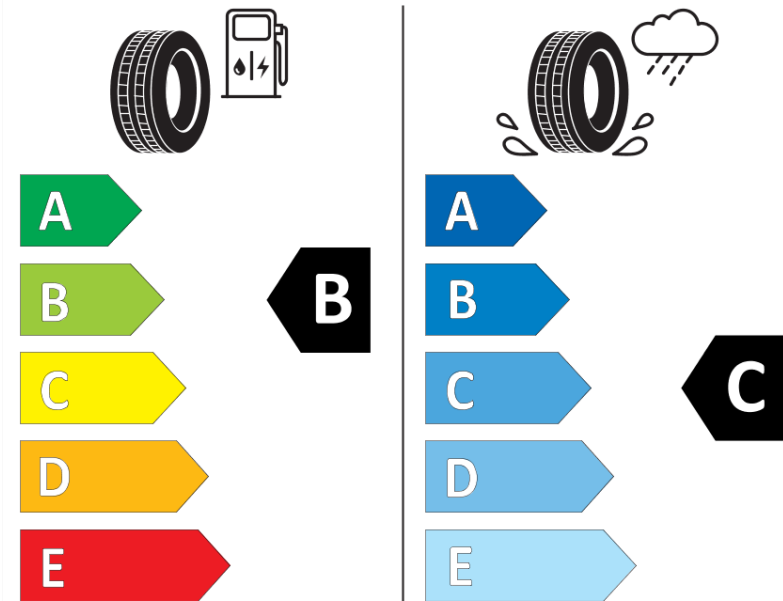

Product Information Sheet

Delegated Regulation (EU) 2020/740

Supplier name or trademark	MICHELIN
Commercial name or trade designation	LATITUDE TOUR HP JLR
Tyre type identifier	206776
Tyre size designation	255/50R20
Load-capacity index	109
Speed category symbol	W
Fuel efficiency class	B
Wet grip class	C
External rolling noise class	B
External rolling noise value	71 dB
Severe snow tyre	No
Ice tyre	No
Date of start of production	10/08
Date of end of production	
Load version	XL
Additional information	255/50R20 109W XL TL LATITUDE TOUR HP JLR GRNX MI

ENERG

MICHELIN

206776

255/50R20 109 W

C1