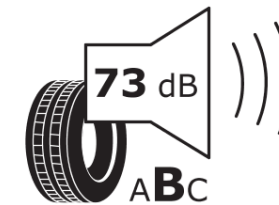

Product Information Sheet

Delegated Regulation (EU) 2020/740

Supplier name or trademark	MICHELIN
Commercial name or trade designation	PILOT SPORT 4 S I
Tyre type identifier	207288
Tyre size designation	295/25ZR21
Load-capacity index	96
Speed category symbol	(Y)
Fuel efficiency class	D
Wet grip class	B
External rolling noise class	B
External rolling noise value	73 dB
Severe snow tyre	No
Ice tyre	No
Date of start of production	48/22
Date of end of production	
Load version	XL
Additional information	295/25ZR21 (96Y) XL PILOT SPORT 4 S I * MI

ENERG

MICHELIN

207288

295/25ZR21 (96Y) XL

C1

2020/740