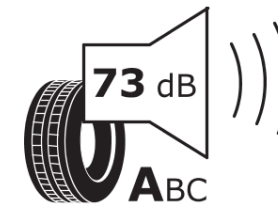

ENERG

MICHELIN

211161

295/80R22.5 154/149 L

C3