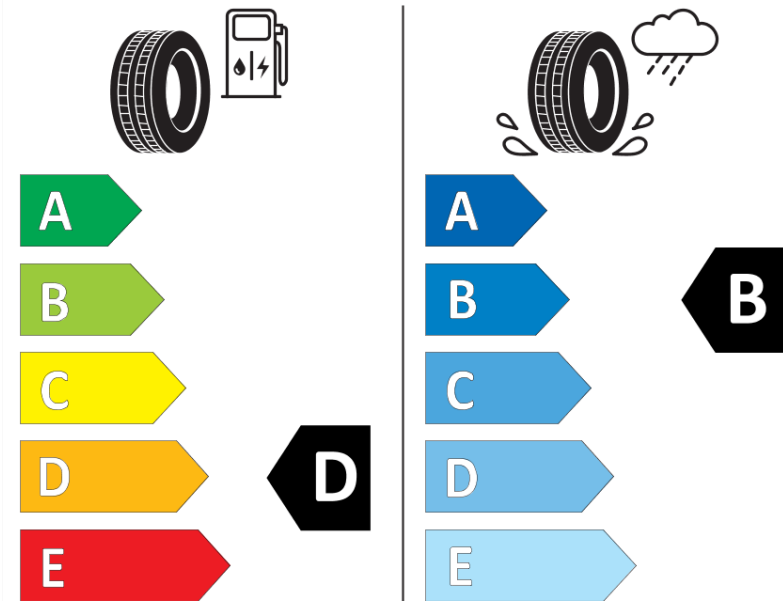

## Product Information Sheet

Delegated Regulation (EU) 2020/740

Supplier name or trademark	<b>MICHELIN</b>
Commercial name or trade designation	<b>X MULTI WINTER Z VG</b>
Tyre type identifier	<b>211161</b>
Tyre size designation	<b>295/80R22.5</b>
Load-capacity index	<b>154</b>
Load-capacity index (Load index for Dual mounting)	<b>149</b>
Speed category symbol	<b>L</b>
Fuel efficiency class	<b>D</b>
Wet grip class	<b>B</b>
External rolling noise class	<b>A</b>
External rolling noise value	<b>73 dB</b>
Severe snow tyre	<b>Yes</b>
Date of start of production	<b>30/13</b>
Date of end of production	
Additional information	<b>295/80R22.5 X MULTI WINTER Z TL 154/149L VG MI</b>
Load-capacity index (Single Load index for additional service description)	<b>153</b>
Load-capacity index (Dual Load index for additional service description)	<b>150</b>

# ENERG

**MICHELIN**

211161

295/80R22.5 154/149 L

C3

2020/740