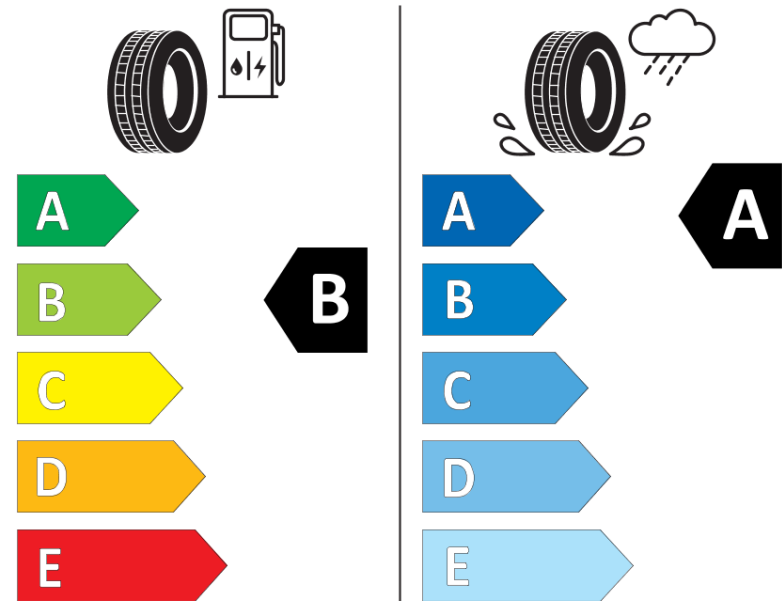

## Product Information Sheet

Delegated Regulation (EU) 2020/740

Supplier name or trademark	<b>MICHELIN</b>
Commercial name or trade designation	<b>PRIMACY 4+</b>
Tyre type identifier	<b>212105</b>
Tyre size designation	<b>235/45R17</b>
Load-capacity index	<b>97</b>
Speed category symbol	<b>W</b>
Fuel efficiency class	<b>B</b>
Wet grip class	<b>A</b>
External rolling noise class	<b>B</b>
External rolling noise value	<b>70 dB</b>
Severe snow tyre	<b>No</b>
Ice tyre	<b>No</b>
Date of start of production	<b>35/20</b>
Date of end of production	
Load version	<b>XL</b>
Additional information	<b>235/45 R17 97W XL TL PRIMACY 4+ MI</b>

# ENERG

**MICHELIN**

212105

235/45R17 97 W XL

C1

2020/740