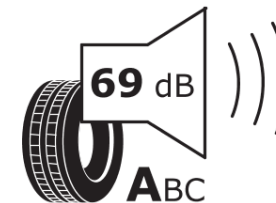

ENERG

MICHELIN

213026

225/50R17 98 V

C1