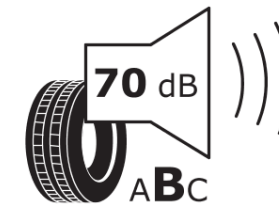

Product Information Sheet

Delegated Regulation (EU) 2020/740

Supplier name or trademark	MICHELIN
Commercial name or trade designation	PILOT SPORT 4
Tyre type identifier	213777
Tyre size designation	205/55ZR16
Load-capacity index	91
Speed category symbol	W
Fuel efficiency class	D
Wet grip class	A
External rolling noise class	B
External rolling noise value	70 dB
Severe snow tyre	No
Ice tyre	No
Date of start of production	13/17
Date of end of production	
Load version	SL
Additional information	205/55 ZR16 91W TL PILOT SPORT 4 MI

ENERG

MICHELIN

213777

205/55R16 91 W

C1

2020/740