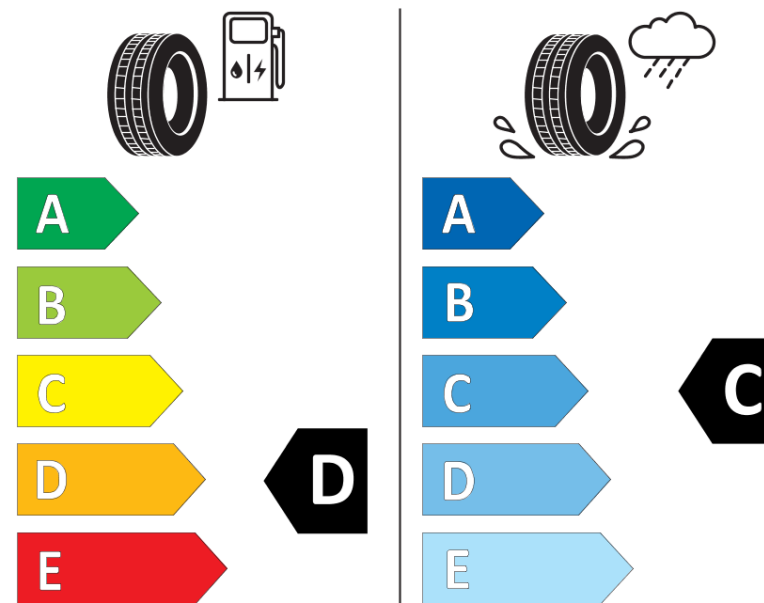

Product Information Sheet

Delegated Regulation (EU) 2020/740

Supplier name or trademark	TAURUS
Commercial name or trade designation	201
Tyre type identifier	215353
Tyre size designation	235/65R16
Load-capacity index	115
Load-capacity index (Load index for Dual mounting)	113
Speed category symbol	R
Fuel efficiency class	D
Wet grip class	C
External rolling noise class	B
External rolling noise value	73 dB
Severe snow tyre	Yes
Date of start of production	43/13
Date of end of production	
Additional information	235/65 R 16C 115/113R TL 201 TA
Load-capacity index (Single Load index for additional service description)	
Load-capacity index (Dual Load index for additional service description)	

Speed category symbol (for Additional Service Description)

TAURUS

215353

235/65R16 115/113 R

C2

2020/740