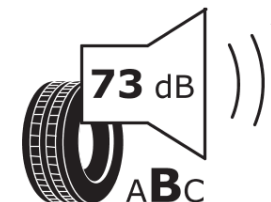

Product Information Sheet

Delegated Regulation (EU) 2020/740

Supplier name or trademark	TAURUS
Commercial name or trade designation	201
Tyre type identifier	215353
Tyre size designation	235/65R16
Load-capacity index	115
Load-capacity index (Load index for Dual mounting)	113
Speed category symbol	R
Fuel efficiency class	D
Wet grip class	C
External rolling noise class	B
External rolling noise value	73 dB
Severe snow tyre	Yes
Date of start of production	43/13
Date of end of production	
Additional information	235/65 R 16C 115/113R TL 201 TA
Load-capacity index (Single Load index for additional service description)	
Load-capacity index (Dual Load index for additional service description)	

Speed category symbol (for Additional Service Description)

TAURUS

215353

235/65R16 115/113 R

C2

2020/740