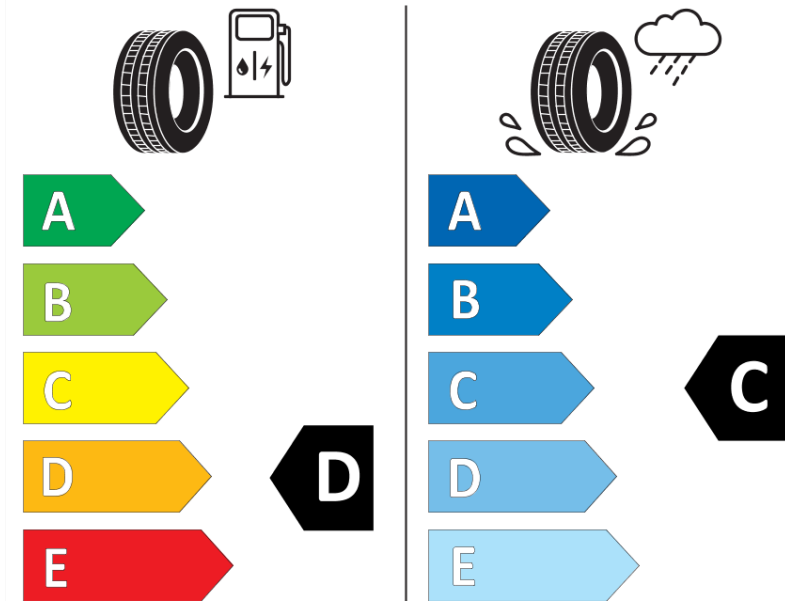

Product Information Sheet

Delegated Regulation (EU) 2020/740

Supplier name or trademark	TAURUS
Commercial name or trade designation	201
Tyre type identifier	215353
Tyre size designation	235/65R16
Load-capacity index	115
Load-capacity index (Load index for Dual mounting)	113
Speed category symbol	R
Fuel efficiency class	D
Wet grip class	C
External rolling noise class	B
External rolling noise value	73 dB
Severe snow tyre	Yes
Date of start of production	43/13
Date of end of production	
Additional information	235/65 R 16C 115/113R TL 201 TA
Load-capacity index (Single Load index for additional service description)	
Load-capacity index (Dual Load index for additional service description)	
Speed category symbol (for Additional Service Description)	

ENERG

TAURUS

215353

235/65R16 115/113 R

C2

2020/740