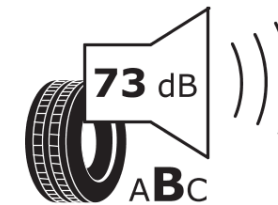

Product Information Sheet

Delegated Regulation (EU) 2020/740

Supplier name or trademark	TAURUS
Commercial name or trade designation	201
Tyre type identifier	215353
Tyre size designation	235/65R16
Load-capacity index	115
Load-capacity index (Load index for Dual mounting)	113
Speed category symbol	R
Fuel efficiency class	D
Wet grip class	C
External rolling noise class	B
External rolling noise value	73 dB
Severe snow tyre	Yes
Date of start of production	43/13
Date of end of production	
Additional information	235/65 R 16C 115/113R TL 201 TA
Load-capacity index (Single Load index for additional service description)	
Load-capacity index (Dual Load index for additional service description)	
Speed category symbol (for Additional Service Description)	

ENERG

TAURUS

215353

235/65R16 115/113 R

C2

2020/740