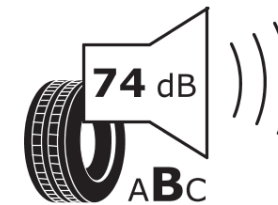

## Product Information Sheet

Delegated Regulation (EU) 2020/740

Supplier name or trademark	<b>MICHELIN</b>
Commercial name or trade designation	<b>PILOT ALPIN 5 SUV</b>
Tyre type identifier	<b>217132</b>
Tyre size designation	<b>285/45R20</b>
Load-capacity index	<b>112</b>
Speed category symbol	<b>V</b>
Fuel efficiency class	<b>C</b>
Wet grip class	<b>C</b>
External rolling noise class	<b>B</b>
External rolling noise value	<b>74 dB</b>
Severe snow tyre	<b>Yes</b>
Ice tyre	<b>No</b>
Date of start of production	<b>49/18</b>
Date of end of production	
Load version	<b>XL</b>
Additional information	<b>285/45 R20 112V XL TL PILOT ALPIN 5 SUV MI</b>

# ENERG

**MICHELIN**

217132

285/45R20 112 V

C1

2020/740