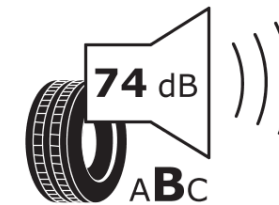

ENERG

MICHELIN

217784

285/30ZR20 (99Y) XL

C1