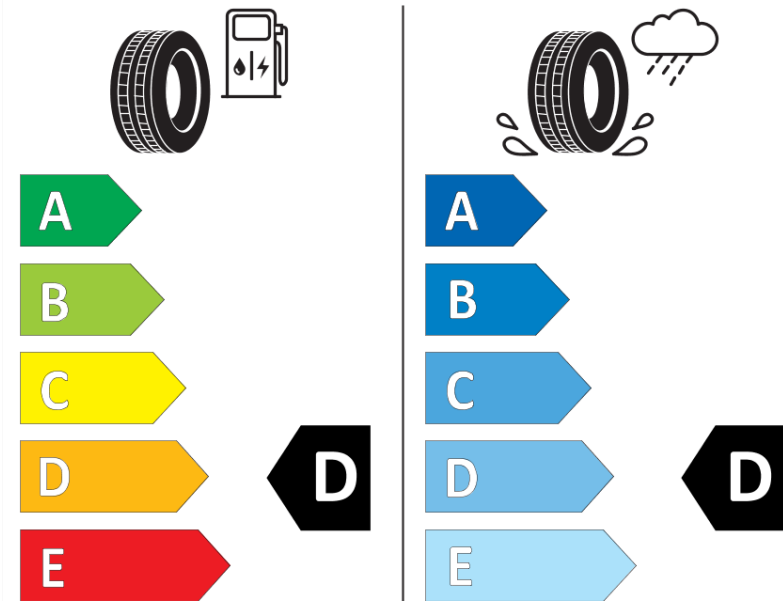

Product Information Sheet

Delegated Regulation (EU) 2020/740

Supplier name or trademark	MICHELIN
Commercial name or trade designation	PILOT SPORT CUP 2
Tyre type identifier	217784
Tyre size designation	285/30ZR20
Load-capacity index	99
Speed category symbol	(Y)
Fuel efficiency class	D
Wet grip class	D
External rolling noise class	B
External rolling noise value	74 dB
Severe snow tyre	No
Ice tyre	No
Date of start of production	32/24
Date of end of production	
Load version	XL
Additional information	285/30ZR20 (99Y) XL PILOT SPORT CUP 2 AML MI

ENERG

MICHELIN

217784

285/30ZR20 (99Y) XL

C1