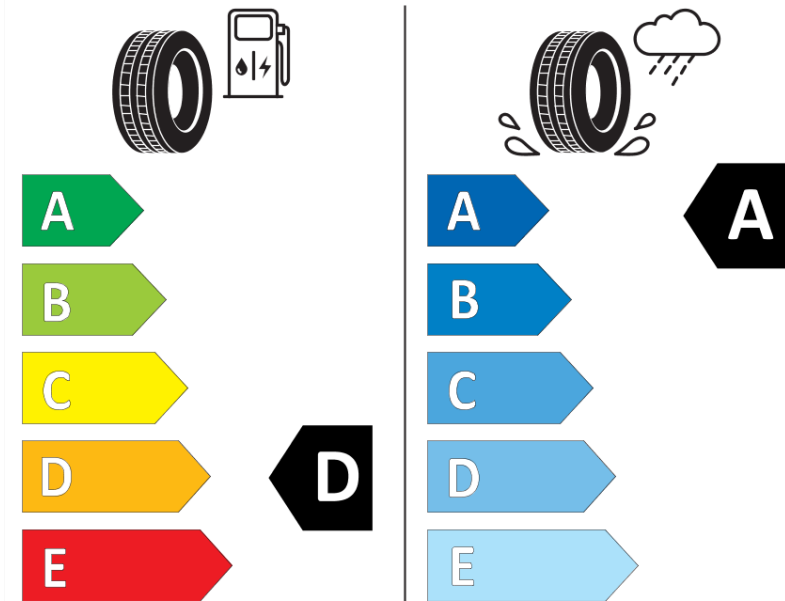

Product Information Sheet

Delegated Regulation (EU) 2020/740

Supplier name or trademark	MICHELIN
Commercial name or trade designation	PILOT SPORT 4 SUV
Tyre type identifier	218278
Tyre size designation	325/35R20
Load-capacity index	108
Speed category symbol	Y
Fuel efficiency class	D
Wet grip class	A
External rolling noise class	B
External rolling noise value	74 dB
Severe snow tyre	No
Ice tyre	No
Date of start of production	48/20
Date of end of production	
Load version	SL
Additional information	325/35 R20 108Y TL PILOT SPORT 4 SUV FRV MI

ENERG

MICHELIN

218278

325/35R20 108 Y

C1