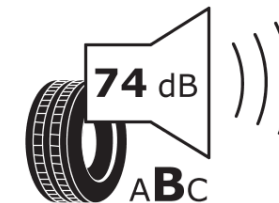

ENERG

MICHELIN

218278

325/35R20 108 Y

C1