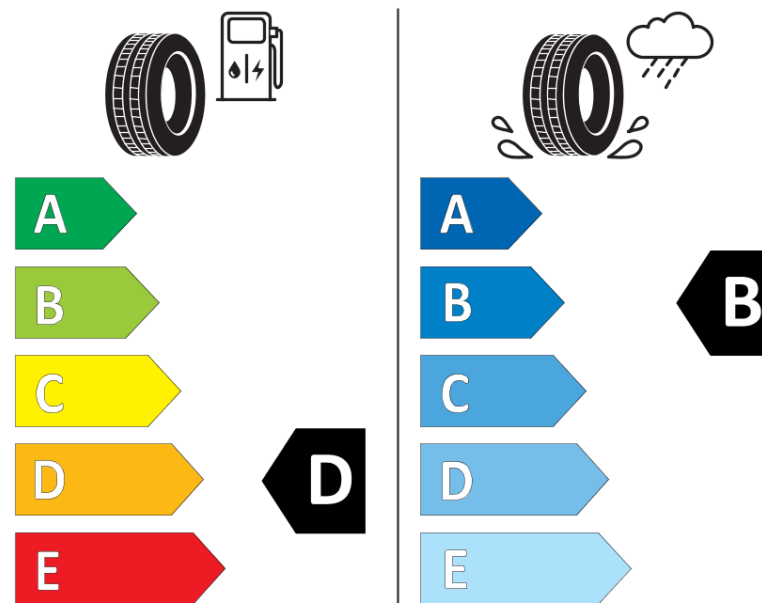

## Product Information Sheet

Delegated Regulation (EU) 2020/740

Supplier name or trademark	<b>KLEBER</b>
Commercial name or trade designation	<b>TRANSPRO</b>
Tyre type identifier	<b>218632</b>
Tyre size designation	<b>165/70R14C</b>
Load-capacity index	<b>89</b>
Load-capacity index (Load index for Dual mounting)	<b>87</b>
Speed category symbol	<b>R</b>
Fuel efficiency class	<b>D</b>
Wet grip class	<b>B</b>
External rolling noise class	<b>B</b>
External rolling noise value	<b>72 dB</b>
Severe snow tyre	<b>No</b>
Date of start of production	<b>08/06</b>
Date of end of production	
Additional information	<b>165/70 R 14C 89/87R TL TRANSPRO KL</b>

Load-capacity index (Single Load index for additional service description)

Load-capacity index (Dual Load index for additional service description)

Speed category symbol (for Additional Service Description)

# ENERG

**KLEBER**

218632

165/70R14C 89/87 R

C2

2020/740