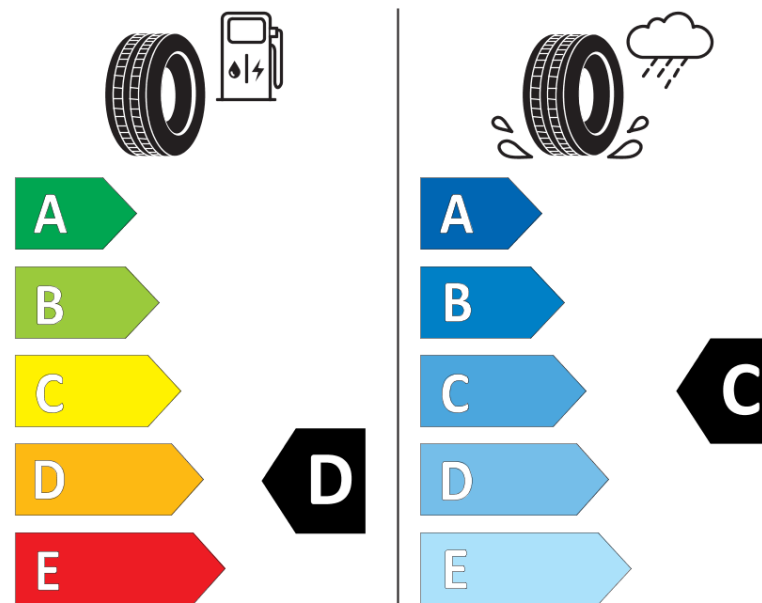

Product Information Sheet

Delegated Regulation (EU) 2020/740

Supplier name or trademark	ORIUM
Commercial name or trade designation	201
Tyre type identifier	220045
Tyre size designation	235/65R16
Load-capacity index	115
Load-capacity index (Load index for Dual mounting)	113
Speed category symbol	R
Fuel efficiency class	D
Wet grip class	C
External rolling noise class	B
External rolling noise value	73 dB
Severe snow tyre	Yes
Date of start of production	43/13
Date of end of production	
Additional information	235/65 R 16C 115/113R TL 201 OI
Load-capacity index (Single Load index for additional service description)	
Load-capacity index (Dual Load index for additional service description)	

Speed category symbol (for Additional Service Description)

ENERG

ORIUM

220045

235/65R16 115/113 R

C2

2020/740