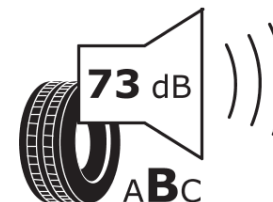

Product Information Sheet

Delegated Regulation (EU) 2020/740

Supplier name or trademark	ORIUM
Commercial name or trade designation	201
Tyre type identifier	220045
Tyre size designation	235/65R16
Load-capacity index	115
Load-capacity index (Load index for Dual mounting)	113
Speed category symbol	R
Fuel efficiency class	D
Wet grip class	C
External rolling noise class	B
External rolling noise value	73 dB
Severe snow tyre	Yes
Date of start of production	43/13
Date of end of production	
Additional information	235/65 R 16C 115/113R TL 201 OI
Load-capacity index (Single Load index for additional service description)	
Load-capacity index (Dual Load index for additional service description)	

Speed category symbol (for Additional Service Description)

ENERG

ORIUM

220045

235/65R16 115/113 R

C2

2020/740