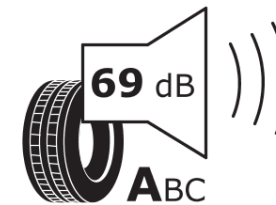

ENERG

MICHELIN

223935

245/40R19 98 Y

C1