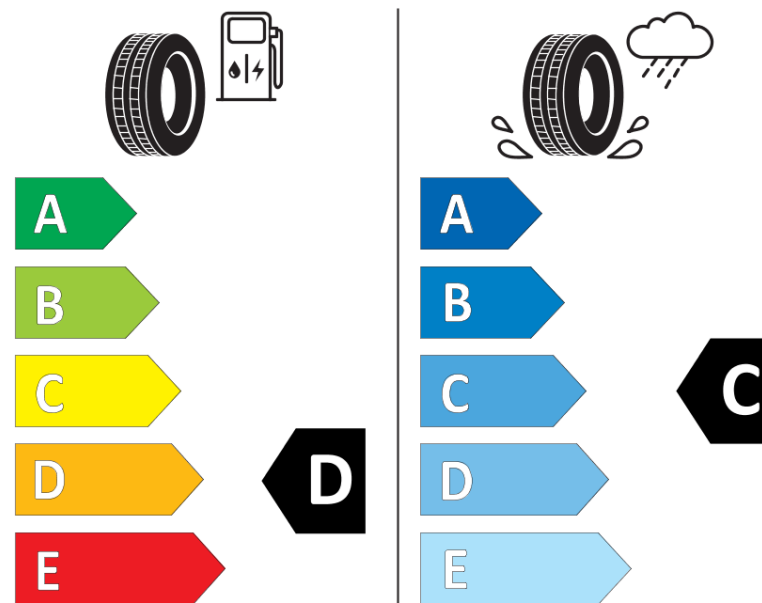

Product Information Sheet

Delegated Regulation (EU) 2020/740

Supplier name or trademark	TAURUS
Commercial name or trade designation	201
Tyre type identifier	224297
Tyre size designation	225/70R15
Load-capacity index	112
Load-capacity index (Load index for Dual mounting)	110
Speed category symbol	R
Fuel efficiency class	D
Wet grip class	C
External rolling noise class	B
External rolling noise value	73 dB
Severe snow tyre	Yes
Date of start of production	43/13
Date of end of production	
Additional information	225/70 R 15C 112/110R TL 201 TA
Load-capacity index (Single Load index for additional service description)	
Load-capacity index (Dual Load index for additional service description)	

Speed category symbol (for Additional Service Description)

TAURUS

224297

225/70R15 112/110 R

C2

2020/740