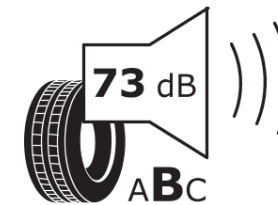

ENERG

MICHELIN

224728

285/45R20 112 V XL

C1