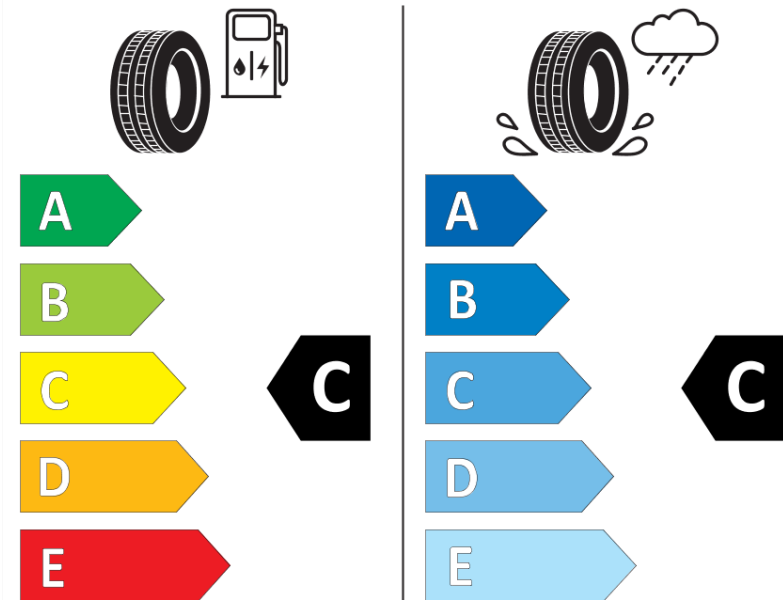

Product Information Sheet

Delegated Regulation (EU) 2020/740

Supplier name or trademark	MICHELIN
Commercial name or trade designation	CROSSCLIMATE2 A/W
Tyre type identifier	224728
Tyre size designation	285/45R20
Load-capacity index	112
Speed category symbol	V
Fuel efficiency class	C
Wet grip class	C
External rolling noise class	B
External rolling noise value	73 dB
Severe snow tyre	Yes
Ice tyre	No
Date of start of production	40/20
Date of end of production	
Load version	XL
Additional information	285/45R20 112V XL TL CROSSCLIMATE2 A/W MI

ENERG

MICHELIN

224728

285/45R20 112 V XL

C1

2020/740