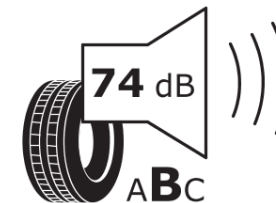

ENERG

MICHELIN

224999

295/40R21 111 Y

C1