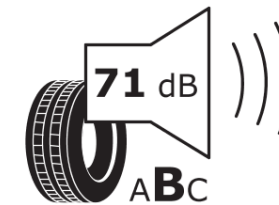

Product Information Sheet

Delegated Regulation (EU) 2020/740

Supplier name or trademark	MICHELIN
Commercial name or trade designation	PILOT SPORT CUP 2 MO1
Tyre type identifier	226206
Tyre size designation	265/35ZR19
Load-capacity index	98
Speed category symbol	(Y)
Fuel efficiency class	D
Wet grip class	C
External rolling noise class	B
External rolling noise value	71 dB
Severe snow tyre	No
Ice tyre	No
Date of start of production	14/14
Date of end of production	
Load version	XL
Additional information	265/35 ZR19 (98Y) XL TL PILOT SPORT CUP 2 MO1 MI

ENERG

MICHELIN

226206

265/35ZR19 (98Y) XL

C1

2020/740