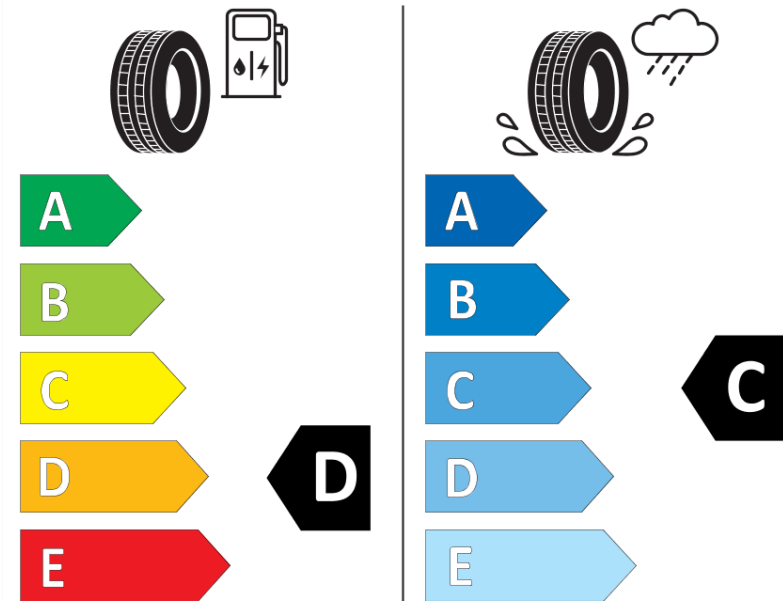

Product Information Sheet

Delegated Regulation (EU) 2020/740

Supplier name or trademark	MICHELIN
Commercial name or trade designation	PILOT SPORT CUP 2 MO1
Tyre type identifier	226206
Tyre size designation	265/35ZR19
Load-capacity index	98
Speed category symbol	(Y)
Fuel efficiency class	D
Wet grip class	C
External rolling noise class	B
External rolling noise value	71 dB
Severe snow tyre	No
Ice tyre	No
Date of start of production	14/14
Date of end of production	
Load version	XL
Additional information	265/35 ZR19 (98Y) XL TL PILOT SPORT CUP 2 MO1 MI

ENERG

MICHELIN

226206

265/35ZR19 (98Y) XL

C1

2020/740