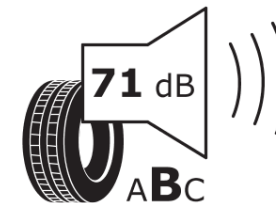

ENERG

MICHELIN

230613

185/65R15 92 T

C1