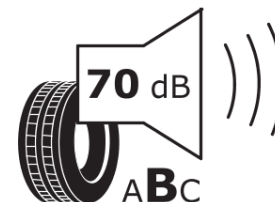

### Product Information Sheet

Delegated Regulation (EU) 2020/740

Supplier name or trademark	<b>TIGAR</b>
Commercial name or trade designation	<b>ALL SEASON</b>
Tyre type identifier	<b>231010</b>
Tyre size designation	<b>205/60R16</b>
Load-capacity index	<b>96</b>
Speed category symbol	<b>V</b>
Fuel efficiency class	<b>D</b>
Wet grip class	<b>C</b>
External rolling noise class	<b>B</b>
External rolling noise value	<b>70 dB</b>
Severe snow tyre	<b>Yes</b>
Ice tyre	<b>No</b>
Date of start of production	<b>20/18</b>
Date of end of production	
Load version	<b>XL</b>
Additional information	<b>205/60 R16 96V XL TL ALL SEASON TG</b>

# ENERG

**TIGAR**

231010

205/60R16 96 V

C1

2020/740