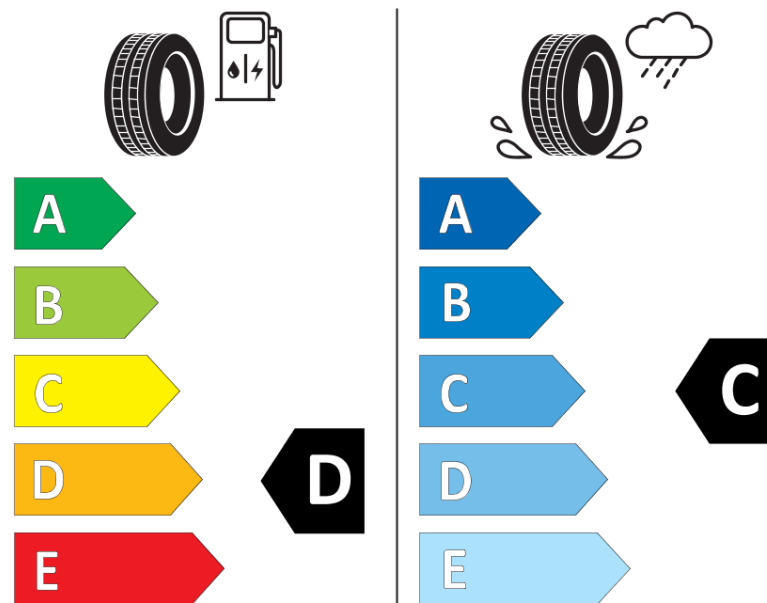

Product Information Sheet

Delegated Regulation (EU) 2020/740

Supplier name or trademark	TIGAR
Commercial name or trade designation	ALL SEASON
Tyre type identifier	231010
Tyre size designation	205/60R16
Load-capacity index	96
Speed category symbol	V
Fuel efficiency class	D
Wet grip class	C
External rolling noise class	B
External rolling noise value	70 dB
Severe snow tyre	Yes
Ice tyre	No
Date of start of production	20/18
Date of end of production	
Load version	XL
Additional information	205/60 R16 96V XL TL ALL SEASON TG

ENERG

TIGAR

231010

205/60R16 96 V

C1

2020/740