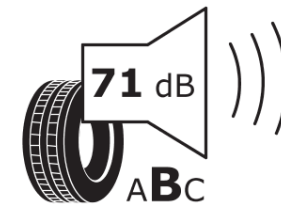

Product Information Sheet

Delegated Regulation (EU) 2020/740

Supplier name or trademark	MICHELIN
Commercial name or trade designation	PILOT SPORT 4 DT1
Tyre type identifier	232552
Tyre size designation	235/40ZR18
Load-capacity index	95
Speed category symbol	Y
Fuel efficiency class	C
Wet grip class	A
External rolling noise class	B
External rolling noise value	71 dB
Severe snow tyre	No
Ice tyre	No
Date of start of production	40/15
Date of end of production	
Load version	XL
Additional information	235/40 ZR18 95Y EXTRA LOAD TL PILOT SPORT 4 DT1 MI

ENERG

MICHELIN

232552

235/40ZR18 95 Y

C1

2020/740