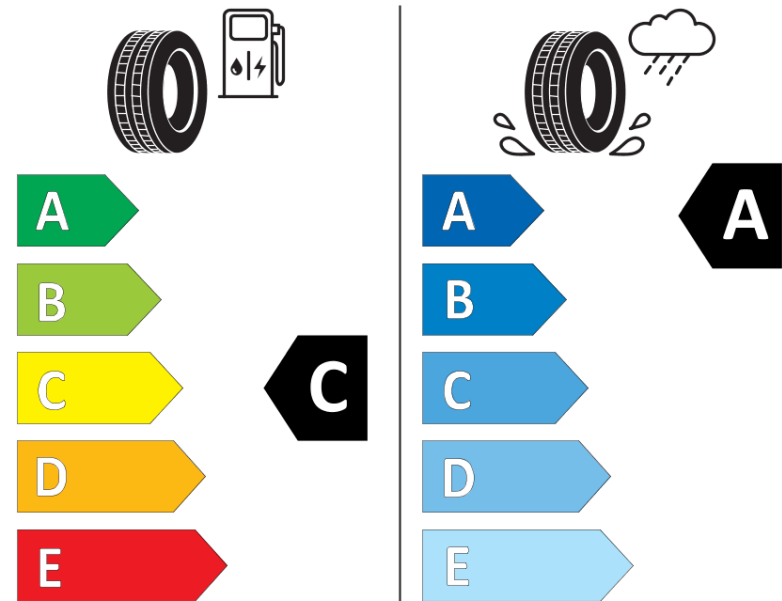

## Product Information Sheet

Delegated Regulation (EU) 2020/740

Supplier name or trademark	<b>MICHELIN</b>
Commercial name or trade designation	<b>PILOT SPORT 4 DT1</b>
Tyre type identifier	<b>232552</b>
Tyre size designation	<b>235/40ZR18</b>
Load-capacity index	<b>95</b>
Speed category symbol	<b>Y</b>
Fuel efficiency class	<b>C</b>
Wet grip class	<b>A</b>
External rolling noise class	<b>B</b>
External rolling noise value	<b>71 dB</b>
Severe snow tyre	<b>No</b>
Ice tyre	<b>No</b>
Date of start of production	<b>40/15</b>
Date of end of production	
Load version	<b>XL</b>
Additional information	<b>235/40 ZR18 95Y EXTRA LOAD TL PILOT SPORT 4 DT1 MI</b>

# ENERG

**MICHELIN**

232552

235/40ZR18 95 Y

C1

2020/740