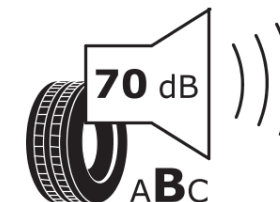

ENERG

MICHELIN

232818

245/40R21 100 V XL

C1