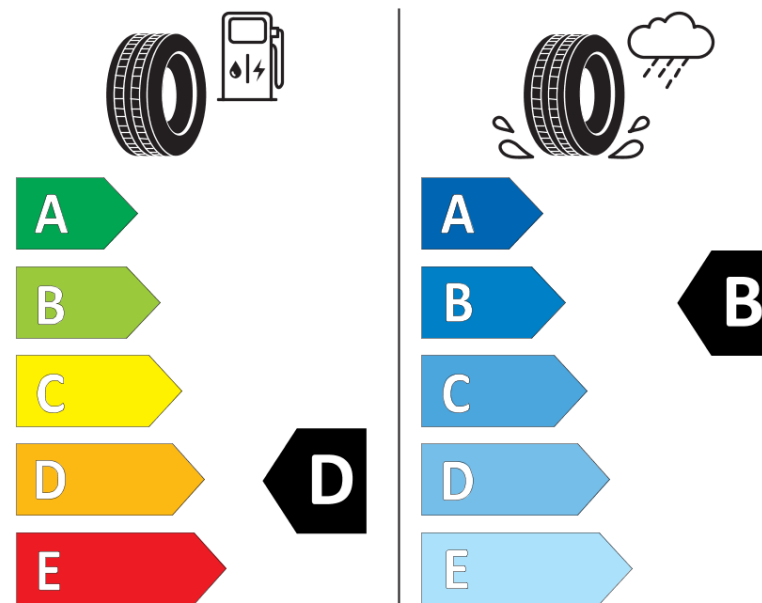

Product Information Sheet

Delegated Regulation (EU) 2020/740

Supplier name or trademark	ORIUM
Commercial name or trade designation	URBAN GO S VG
Tyre type identifier	233013
Tyre size designation	275/70R22.5
Load-capacity index	150
Load-capacity index (Load index for Dual mounting)	148
Speed category symbol	J
Fuel efficiency class	D
Wet grip class	B
External rolling noise class	A
External rolling noise value	71 dB
Severe snow tyre	Yes
Date of start of production	14/18
Date of end of production	
Additional information	275/70R22.5 URBAN GO S TL 150/148J VG OI
Load-capacity index (Single Load index for additional service description)	
Load-capacity index (Dual Load index for additional service description)	
Speed category symbol (for Additional Service Description)	

ENERG

ORIUM

233013

275/70R22.5 150/148 J

C3

2020/740