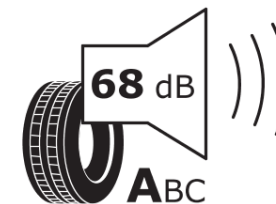

ENERG

MICHELIN

233188

215/60R16 99 H

C1