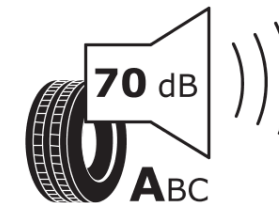

ENERG

MICHELIN

233435

275/45R19 108 Y

C1