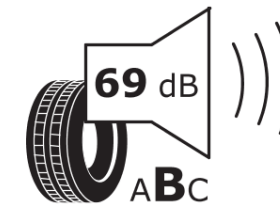

ENERG

MICHELIN

234550

175/60R18 85 H

C1