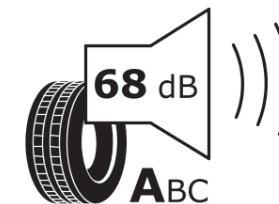

ENERG

MICHELIN

235131

225/50R17 94 H

C1