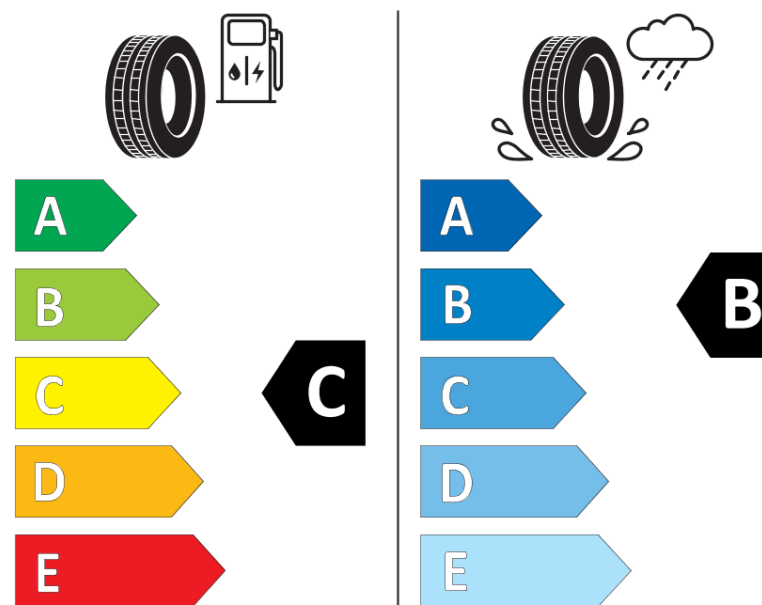

Product Information Sheet

Delegated Regulation (EU) 2020/740

Supplier name or trademark	KLEBER
Commercial name or trade designation	TRANSPRO
Tyre type identifier	235994
Tyre size designation	215/75R16C
Load-capacity index	113
Load-capacity index (Load index for Dual mounting)	111
Speed category symbol	R
Fuel efficiency class	C
Wet grip class	B
External rolling noise class	B
External rolling noise value	72 dB
Severe snow tyre	No
Date of start of production	08/06
Date of end of production	
Additional information	215/75 R 16C 113/111R TL TRANSPRO KL
Load-capacity index (Single Load index for additional service description)	
Load-capacity index (Dual Load index for additional service description)	
Speed category symbol (for Additional Service Description)	

ENERG

KLEBER

235994

215/75R16C 113/111 R

C2

2020/740