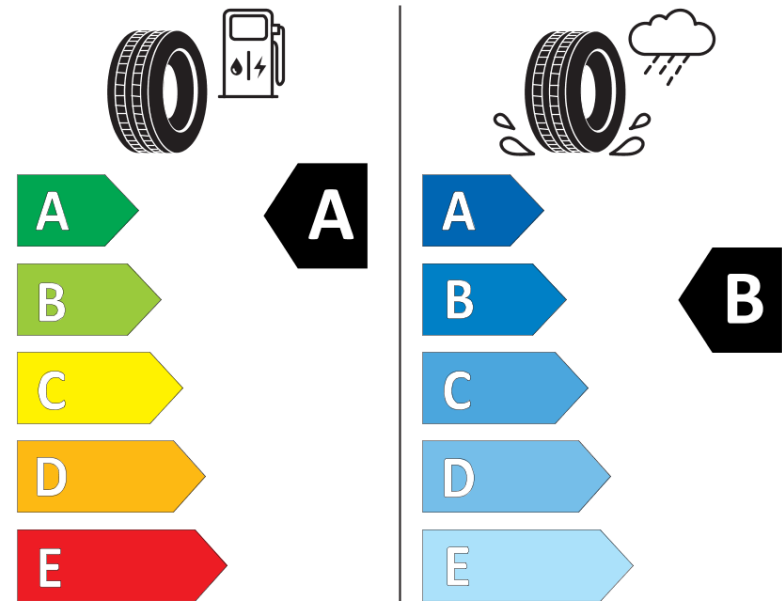

Product Information Sheet

Delegated Regulation (EU) 2020/740

Supplier name or trademark	MICHELIN
Commercial name or trade designation	E PRIMACY
Tyre type identifier	237476
Tyre size designation	245/55R17
Load-capacity index	106
Speed category symbol	H
Fuel efficiency class	A
Wet grip class	B
External rolling noise class	B
External rolling noise value	70 dB
Severe snow tyre	No
Ice tyre	No
Date of start of production	20/20
Date of end of production	
Load version	XL
Additional information	245/55 R17 106H XL TL E PRIMACY MI

ENERG

MICHELIN

237476

245/55R17 106 H

C1