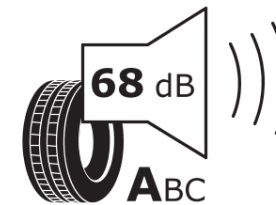

## Product Information Sheet

Delegated Regulation (EU) 2020/740

Supplier name or trademark	<b>MICHELIN</b>
Commercial name or trade designation	<b>PRIMACY 4</b>
Tyre type identifier	<b>238221</b>
Tyre size designation	<b>205/60R16</b>
Load-capacity index	<b>96</b>
Speed category symbol	<b>W</b>
Fuel efficiency class	<b>B</b>
Wet grip class	<b>A</b>
External rolling noise class	<b>A</b>
External rolling noise value	<b>68 dB</b>
Severe snow tyre	<b>No</b>
Ice tyre	<b>No</b>
Date of start of production	<b>40/16</b>
Date of end of production	
Load version	<b>XL</b>
Additional information	<b>205/60 R16 96W XL TL PRIMACY 4 MI</b>

# ENERG

**MICHELIN**

238221

205/60R16 96 W

C1

2020/740