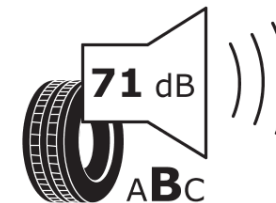

ENERG

MICHELIN

238305

245/40R20 99 Y XL

C1