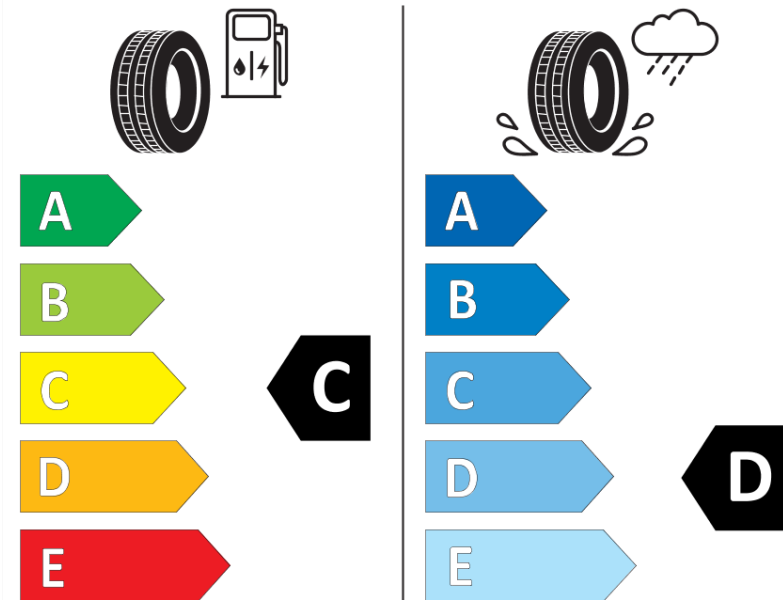

Product Information Sheet

Delegated Regulation (EU) 2020/740

Supplier name or trademark	MICHELIN
Commercial name or trade designation	PILOT ALPIN PA4 NO
Tyre type identifier	238365
Tyre size designation	275/40R20
Load-capacity index	106
Speed category symbol	V
Fuel efficiency class	C
Wet grip class	D
External rolling noise class	B
External rolling noise value	73 dB
Severe snow tyre	Yes
Ice tyre	No
Date of start of production	44/12
Date of end of production	
Load version	XL
Additional information	275/40R20 106V EXTRA LOAD TL PILOT ALPIN PA4 NO GRX MI

ENERG

MICHELIN

238365

275/40R20 106 V

C1