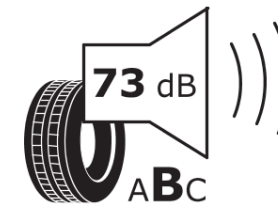

ENERG

MICHELIN

238365

275/40R20 106 V

C1