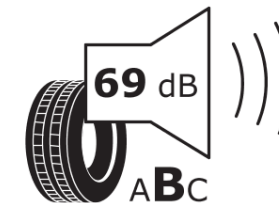

Product Information Sheet

Delegated Regulation (EU) 2020/740

Supplier name or trademark	MICHELIN
Commercial name or trade designation	PRIMACY 4+
Tyre type identifier	238717
Tyre size designation	225/55R17
Load-capacity index	97
Speed category symbol	W
Fuel efficiency class	C
Wet grip class	A
External rolling noise class	B
External rolling noise value	69 dB
Severe snow tyre	No
Ice tyre	No
Date of start of production	35/20
Date of end of production	
Load version	SL
Additional information	225/55 R17 97W TL PRIMACY 4+ MI

ENERG

MICHELIN

238717

225/55R17 97 W

C1

2020/740