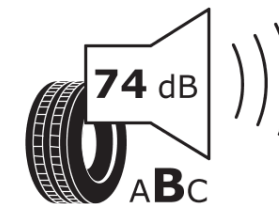

## Product Information Sheet

Delegated Regulation (EU) 2020/740

Supplier name or trademark	<b>MICHELIN</b>
Commercial name or trade designation	<b>PILOT SPORT PS2 N4</b>
Tyre type identifier	<b>240093</b>
Tyre size designation	<b>295/35ZR18</b>
Load-capacity index	<b>99</b>
Speed category symbol	<b>(Y)</b>
Fuel efficiency class	<b>D</b>
Wet grip class	<b>B</b>
External rolling noise class	<b>B</b>
External rolling noise value	<b>74 dB</b>
Severe snow tyre	<b>No</b>
Ice tyre	<b>No</b>
Date of start of production	<b>19/06</b>
Date of end of production	
Load version	<b>SL</b>
Additional information	<b>295/35 ZR18 (99Y) TL PILOT SPORT PS2 N4 MI</b>

# ENERG

**MICHELIN**

240093

295/35ZR18 (99Y)

C1

2020/740