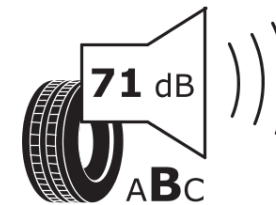

Product Information Sheet

Delegated Regulation (EU) 2020/740

Supplier name or trademark	MICHELIN
Commercial name or trade designation	ALPIN 7
Tyre type identifier	240398
Tyre size designation	195/60R18
Load-capacity index	96
Speed category symbol	H
Fuel efficiency class	B
Wet grip class	B
External rolling noise class	B
External rolling noise value	71 dB
Severe snow tyre	Yes
Ice tyre	No
Date of start of production	17/23
Date of end of production	
Load version	XL
Additional information	195/60R18 96H XL ALPIN 7 MI

ENERG

MICHELIN

240398

195/60R18 96 H XL

C1

2020/740