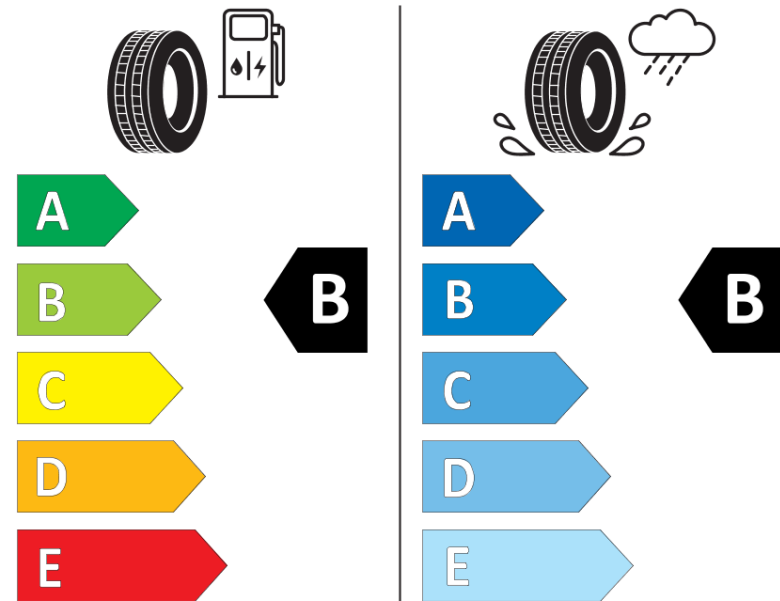

Product Information Sheet

Delegated Regulation (EU) 2020/740

Supplier name or trademark	MICHELIN
Commercial name or trade designation	ALPIN 7
Tyre type identifier	240398
Tyre size designation	195/60R18
Load-capacity index	96
Speed category symbol	H
Fuel efficiency class	B
Wet grip class	B
External rolling noise class	B
External rolling noise value	71 dB
Severe snow tyre	Yes
Ice tyre	No
Date of start of production	17/23
Date of end of production	
Load version	XL
Additional information	195/60R18 96H XL ALPIN 7 MI

ENERG

MICHELIN

240398

195/60R18 96 H XL

C1

2020/740