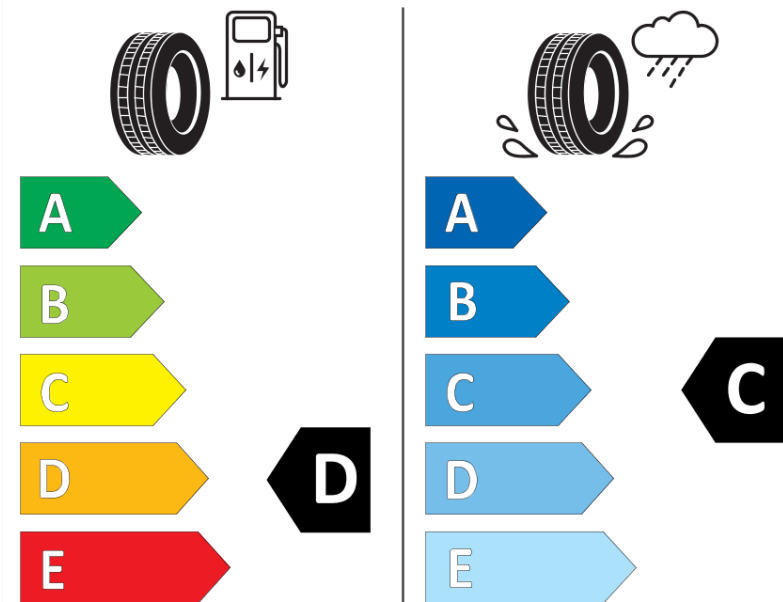

## Product Information Sheet

Delegated Regulation (EU) 2020/740

Supplier name or trademark	RIKEN
Commercial name or trade designation	SNOW
Tyre type identifier	240454
Tyre size designation	225/45R17
Load-capacity index	94
Speed category symbol	H
Fuel efficiency class	D
Wet grip class	C
External rolling noise class	B
External rolling noise value	72 dB
Severe snow tyre	Yes
Ice tyre	No
Date of start of production	27/16
Date of end of production	
Load version	XL
Additional information	225/45 R17 94H XL TL SNOW RI

# ENERG

RIKEN

240454

225/45R17 94 H

C1

2020/740