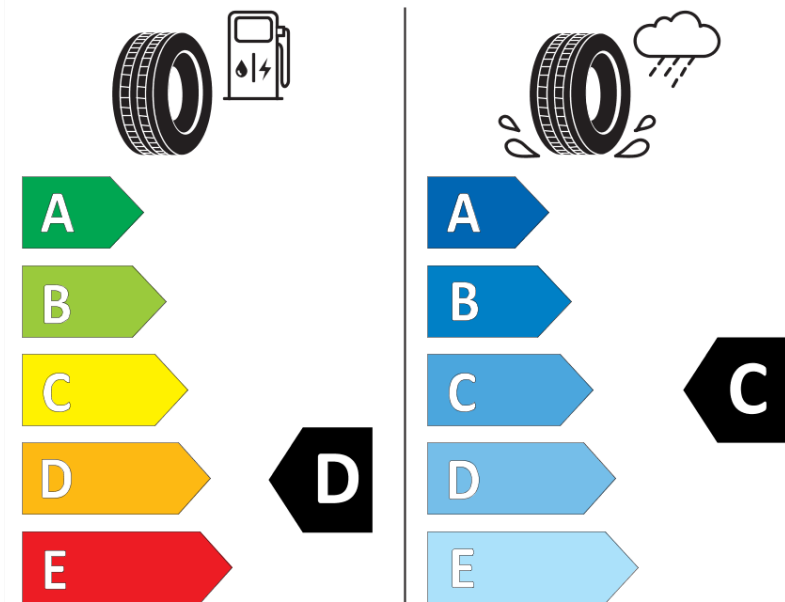

Product Information Sheet

Delegated Regulation (EU) 2020/740

Supplier name or trademark	STRIAL
Commercial name or trade designation	701
Tyre type identifier	241030
Tyre size designation	235/55R18
Load-capacity index	100
Speed category symbol	H
Fuel efficiency class	D
Wet grip class	C
External rolling noise class	B
External rolling noise value	70 dB
Severe snow tyre	No
Ice tyre	No
Date of start of production	25/19
Date of end of production	
Load version	SL
Additional information	235/55 R18 100H TL 701 S4

ENERG

STRIAL

241030

235/55R18 100 H

C1

2020/740