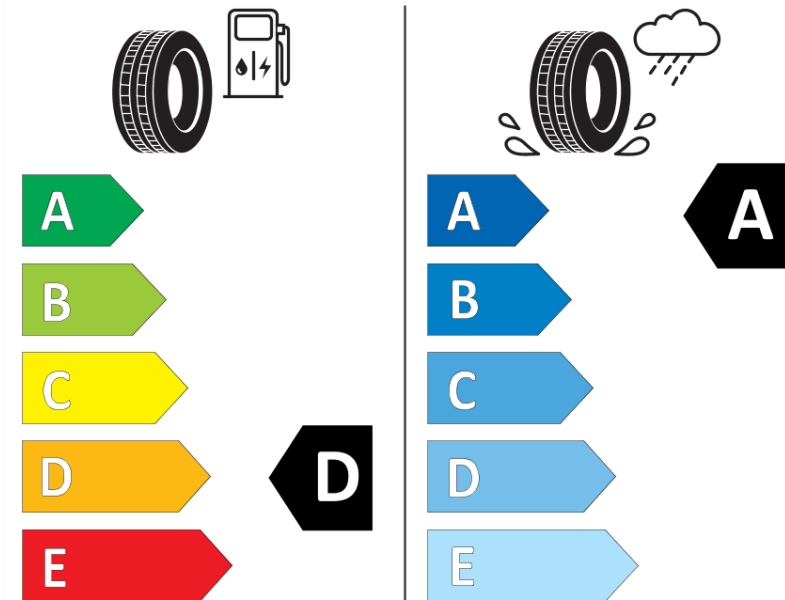

Product Information Sheet

Delegated Regulation (EU) 2020/740

Supplier name or trademark	MICHELIN
Commercial name or trade designation	PILOT SPORT 4
Tyre type identifier	241181
Tyre size designation	205/55ZR16
Load-capacity index	91
Speed category symbol	(Y)
Fuel efficiency class	D
Wet grip class	A
External rolling noise class	B
External rolling noise value	70 dB
Severe snow tyre	No
Ice tyre	No
Date of start of production	10/18
Date of end of production	
Load version	SL
Additional information	205/55 ZR16 (91Y) TL PILOT SPORT 4 MI

ENERG

MICHELIN

241181

205/55ZR16 (91Y)

C1

2020/740