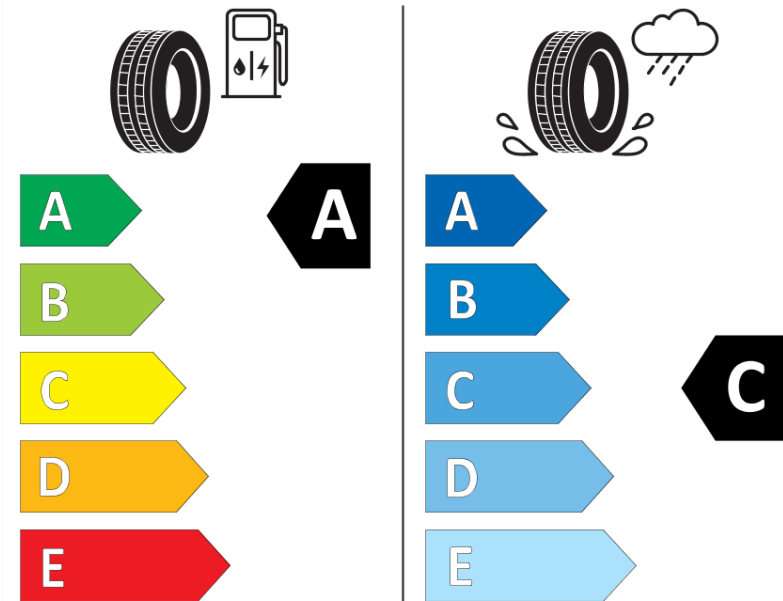

Product Information Sheet

Delegated Regulation (EU) 2020/740

Supplier name or trademark	MICHELIN
Commercial name or trade designation	PRIMACY ALL SEASON A LR
Tyre type identifier	241507
Tyre size designation	HL285/40R23
Load-capacity index	115
Speed category symbol	Y
Fuel efficiency class	A
Wet grip class	C
External rolling noise class	A
External rolling noise value	72 dB
Severe snow tyre	No
Ice tyre	No
Date of start of production	38/23
Date of end of production	
Load version	XL
Additional information	HL285/40 R23 115Y XL TL PRIMACY ALL SEASON A LR MI

ENERG

MICHELIN

241507

HL285/40R23 115 Y XL

C1