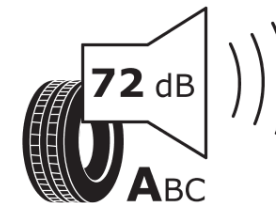

ENERG

MICHELIN

241507

HL285/40R23 115 Y XL

C1