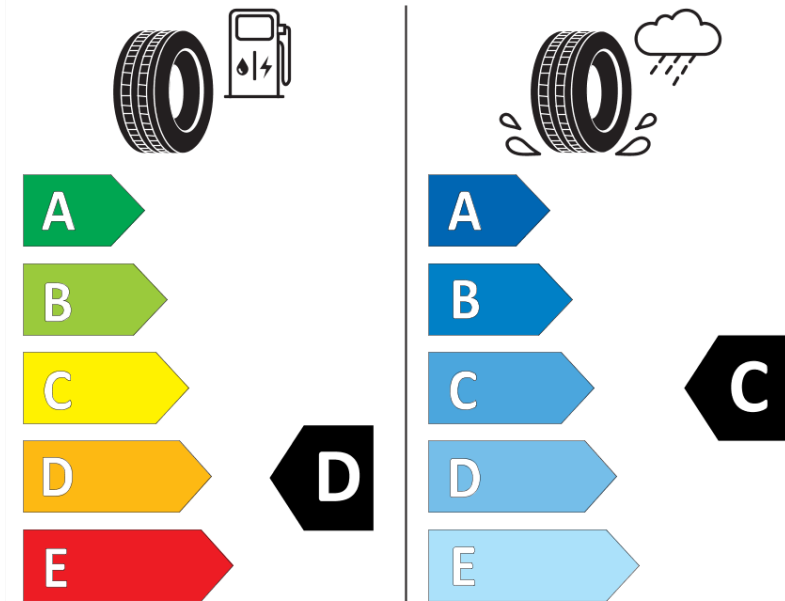

## Product Information Sheet

Delegated Regulation (EU) 2020/740

Supplier name or trademark	<b>TAURUS</b>
Commercial name or trade designation	<b>TOURING</b>
Tyre type identifier	<b>242608</b>
Tyre size designation	<b>165/60R14</b>
Load-capacity index	<b>75</b>
Speed category symbol	<b>H</b>
Fuel efficiency class	<b>D</b>
Wet grip class	<b>C</b>
External rolling noise class	<b>B</b>
External rolling noise value	<b>68 dB</b>
Severe snow tyre	<b>No</b>
Ice tyre	<b>No</b>
Date of start of production	<b>37/16</b>
Date of end of production	
Load version	<b>SL</b>
Additional information	<b>165/60 R14 75H TL TOURING TA</b>

# ENERG

**TAURUS**

242608

165/60R14 75 H

C1

2020/740