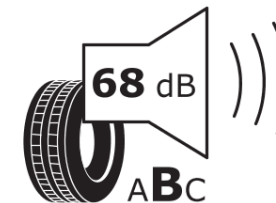

## Product Information Sheet

Delegated Regulation (EU) 2020/740

Supplier name or trademark	<b>TAURUS</b>
Commercial name or trade designation	<b>TOURING</b>
Tyre type identifier	<b>242608</b>
Tyre size designation	<b>165/60R14</b>
Load-capacity index	<b>75</b>
Speed category symbol	<b>H</b>
Fuel efficiency class	<b>D</b>
Wet grip class	<b>C</b>
External rolling noise class	<b>B</b>
External rolling noise value	<b>68 dB</b>
Severe snow tyre	<b>No</b>
Ice tyre	<b>No</b>
Date of start of production	<b>37/16</b>
Date of end of production	
Load version	<b>SL</b>
Additional information	<b>165/60 R14 75H TL TOURING TA</b>

# ENERG

**TAURUS**

242608

165/60R14 75 H

C1

2020/740