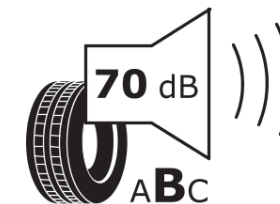

## Product Information Sheet

Delegated Regulation (EU) 2020/740

Supplier name or trademark	<b>MICHELIN</b>
Commercial name or trade designation	<b>PILOT ALPIN 5 AO</b>
Tyre type identifier	<b>242755</b>
Tyre size designation	<b>235/45R20</b>
Load-capacity index	<b>100</b>
Speed category symbol	<b>H</b>
Fuel efficiency class	<b>B</b>
Wet grip class	<b>C</b>
External rolling noise class	<b>B</b>
External rolling noise value	<b>70 dB</b>
Severe snow tyre	<b>Yes</b>
Ice tyre	<b>No</b>
Date of start of production	<b>09/22</b>
Date of end of production	
Load version	<b>XL</b>
Additional information	<b>235/45 R20 100H XL TL PILOT ALPIN 5 AO MI</b>

# ENERG

**MICHELIN**

242755

235/45R20 100 H XL

C1

2020/740