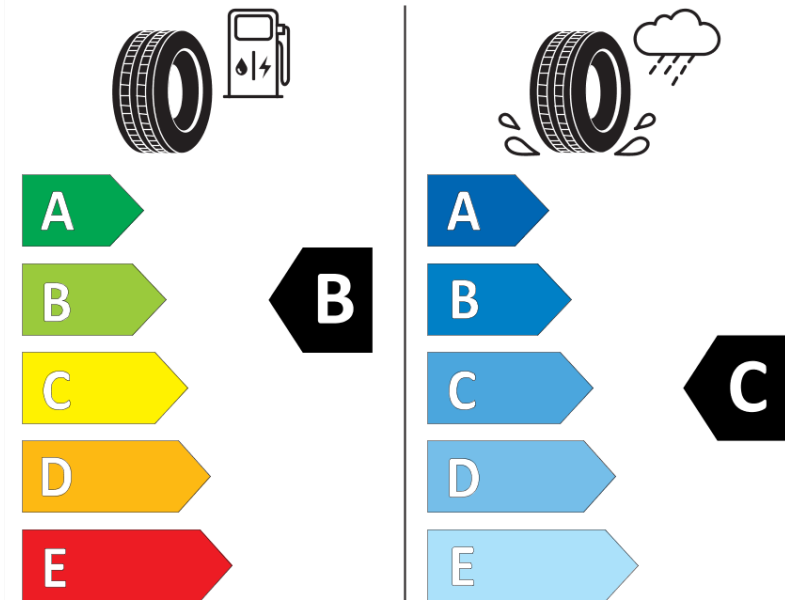

## Product Information Sheet

Delegated Regulation (EU) 2020/740

Supplier name or trademark	<b>MICHELIN</b>
Commercial name or trade designation	<b>PILOT ALPIN 5 AO</b>
Tyre type identifier	<b>242755</b>
Tyre size designation	<b>235/45R20</b>
Load-capacity index	<b>100</b>
Speed category symbol	<b>H</b>
Fuel efficiency class	<b>B</b>
Wet grip class	<b>C</b>
External rolling noise class	<b>B</b>
External rolling noise value	<b>70 dB</b>
Severe snow tyre	<b>Yes</b>
Ice tyre	<b>No</b>
Date of start of production	<b>09/22</b>
Date of end of production	
Load version	<b>XL</b>
Additional information	<b>235/45 R20 100H XL TL PILOT ALPIN 5 AO MI</b>

# ENERG

**MICHELIN**

242755

235/45R20 100 H XL

C1

2020/740