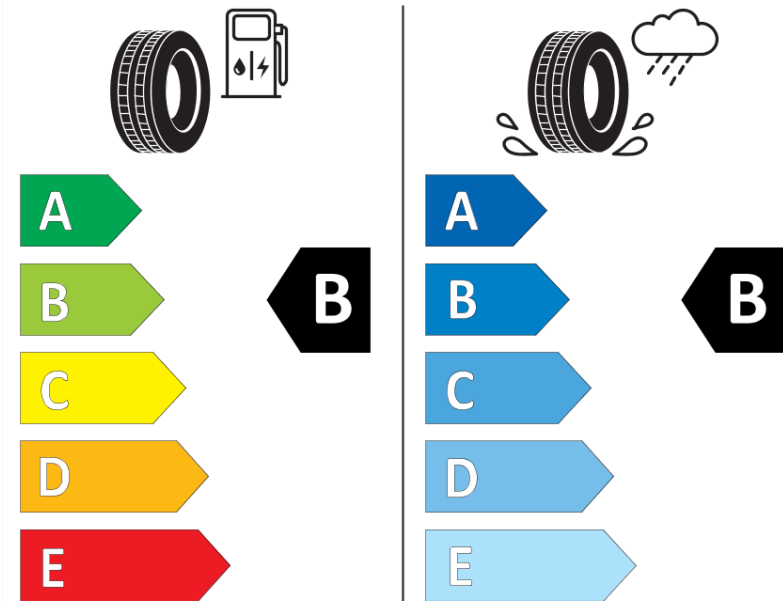

Product Information Sheet

Delegated Regulation (EU) 2020/740

| | |
|--------------------------------------|--|
| Supplier name or trademark | MICHELIN |
| Commercial name or trade designation | CROSSCLIMATE 2 |
| Tyre type identifier | 242844 |
| Tyre size designation | 235/55R17 |
| Load-capacity index | 99 |
| Speed category symbol | V |
| Fuel efficiency class | B |
| Wet grip class | B |
| External rolling noise class | B |
| External rolling noise value | 71 dB |
| Severe snow tyre | Yes |
| Ice tyre | No |
| Date of start of production | 42/19 |
| Date of end of production | |
| Load version | SL |
| Additional information | 235/55 R17 99V TL CROSSCLIMATE 2 MI |

ENERG

MICHELIN

242844

235/55R17 99 V

C1

2020/740