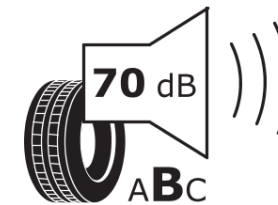

## Product Information Sheet

Delegated Regulation (EU) 2020/740

Supplier name or trademark	TAURUS
Commercial name or trade designation	ALL SEASON
Tyre type identifier	243216
Tyre size designation	225/50R17
Load-capacity index	98
Speed category symbol	V
Fuel efficiency class	D
Wet grip class	C
External rolling noise class	B
External rolling noise value	70 dB
Severe snow tyre	Yes
Ice tyre	No
Date of start of production	20/18
Date of end of production	
Load version	XL
Additional information	225/50 R17 98V XL TL ALL SEASON TA

# ENERG

TAURUS

243216

225/50R17 98 V

C1

2020/740