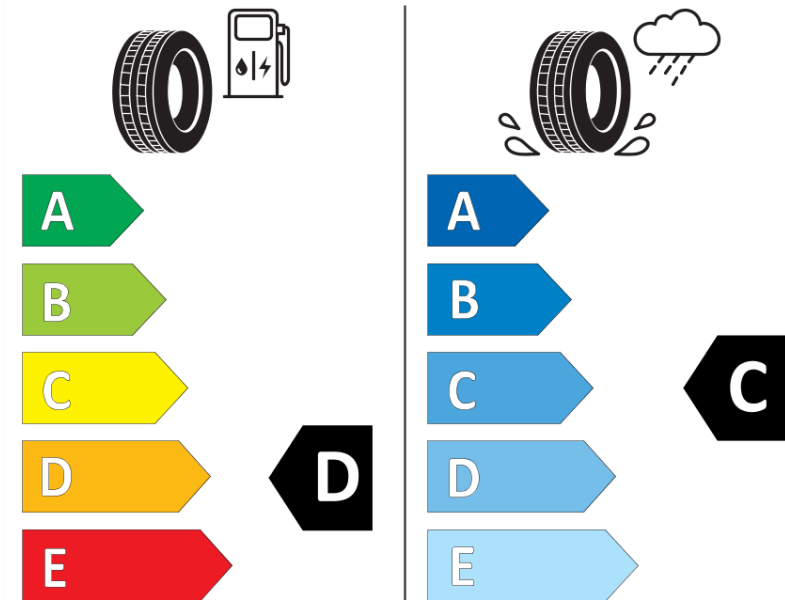

## Product Information Sheet

Delegated Regulation (EU) 2020/740

Supplier name or trademark	TAURUS
Commercial name or trade designation	ALL SEASON
Tyre type identifier	243216
Tyre size designation	225/50R17
Load-capacity index	98
Speed category symbol	V
Fuel efficiency class	D
Wet grip class	C
External rolling noise class	B
External rolling noise value	70 dB
Severe snow tyre	Yes
Ice tyre	No
Date of start of production	20/18
Date of end of production	
Load version	XL
Additional information	225/50 R17 98V XL TL ALL SEASON TA

# ENERG

TAURUS

243216

225/50R17 98 V

C1

2020/740