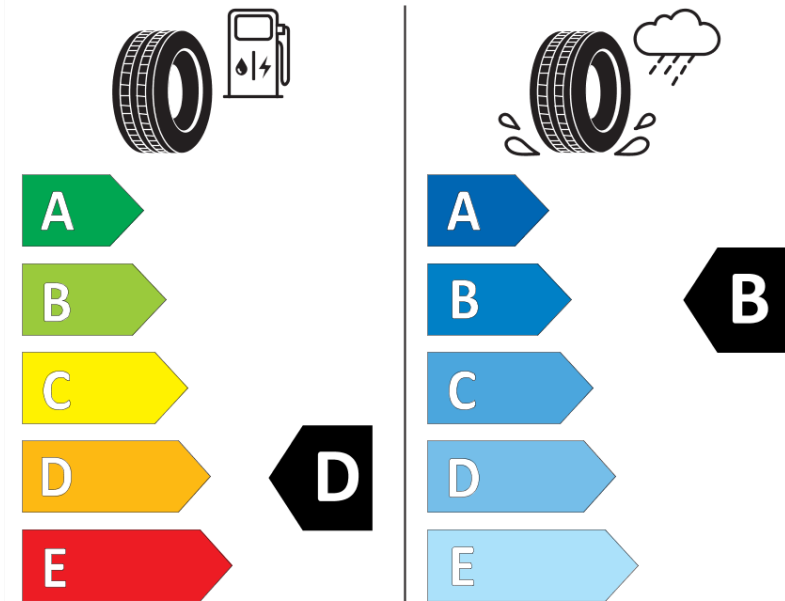

Product Information Sheet

Delegated Regulation (EU) 2020/740

Supplier name or trademark	MICHELIN
Commercial name or trade designation	PILOT SPORT 4 S *
Tyre type identifier	243677
Tyre size designation	255/35ZR19
Load-capacity index	96
Speed category symbol	(Y)
Fuel efficiency class	D
Wet grip class	B
External rolling noise class	B
External rolling noise value	71 dB
Severe snow tyre	No
Ice tyre	No
Date of start of production	02/19
Date of end of production	
Load version	XL
Additional information	255/35 ZR19 (96Y) XL TL PILOT SPORT 4 S * MI

ENERG

MICHELIN

243677

255/35ZR19 (96Y) XL

C1