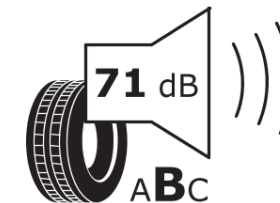

## Product Information Sheet

Delegated Regulation (EU) 2020/740

Supplier name or trademark	<b>MICHELIN</b>
Commercial name or trade designation	<b>CROSSCLIMATE 2</b>
Tyre type identifier	<b>244795</b>
Tyre size designation	<b>215/60R17</b>
Load-capacity index	<b>100</b>
Speed category symbol	<b>H</b>
Fuel efficiency class	<b>B</b>
Wet grip class	<b>B</b>
External rolling noise class	<b>B</b>
External rolling noise value	<b>71 dB</b>
Severe snow tyre	<b>Yes</b>
Ice tyre	<b>No</b>
Date of start of production	<b>35/23</b>
Date of end of production	
Load version	<b>XL</b>
Additional information	<b>215/60 R17 100H XL TL CROSSCLIMATE 2 MI</b>

# ENERG

**MICHELIN**

244795

215/60R17 100 H XL

C1

2020/740