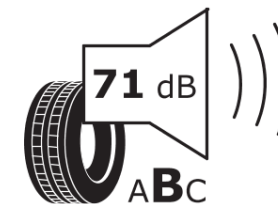

ENERG

MICHELIN

245232

255/45R20 105 W XL

C1